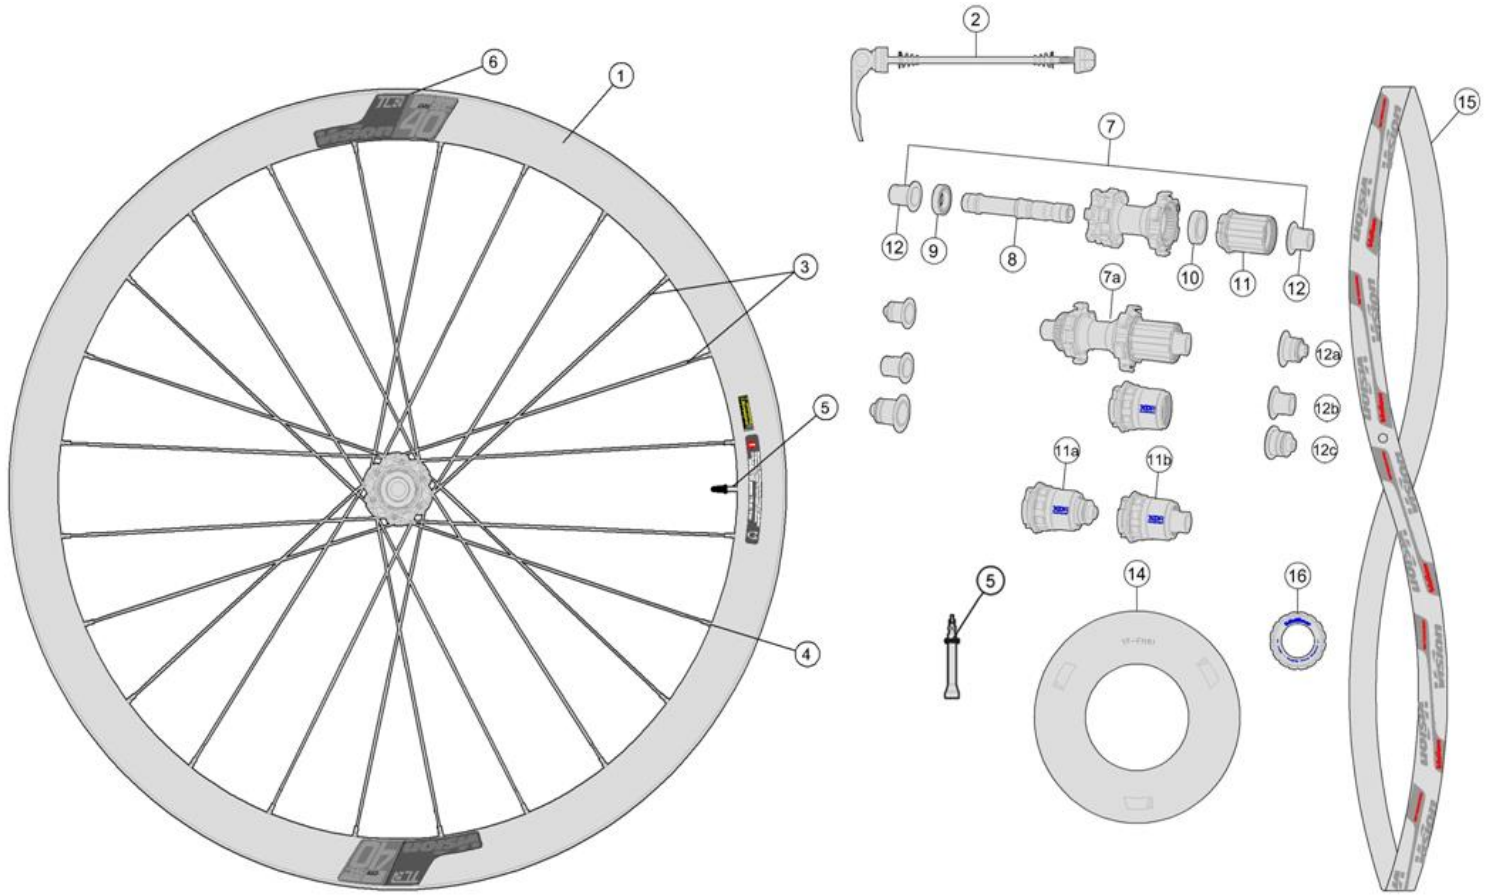

710-0092054030 WH773{WH-VT-641CHTL/DB-CL/X12/S/R} SC 40 Rear Wheel Clincher (Tubeless) Centerlock Rotor Mount TA configuration
710-0092058030 WH973{WH-VT-641CHTL/DB-CL/X12/XDR/R} SC 40 Rear Wheel Clincher (Tubeless) Centerlock SRAM XDR 12S Compatible
710-0108054030 WH235{WH-VT-656CHTL/DB/X12/S/R} SC 55 Rear Wheel Clincher (Tubeless) 6-Bolt Rotor Mount TA configuration
710-0108058030 WH435{WH-VT-656CHTL/DB/X12/XDR/R} SC 55 Rear Wheel Clincher (Tubeless) 6-Bolt SRAM XDR 12S Compatible
710-0091054030 WH775{WH-VT-656CHTL/DB-CL/X12/S/R} SC 55 Rear Wheel Clincher (Tubeless) Centerlock Rotor Mount TA configuration
710-0091058030 WH975{WH-VT-656CHTL/DB-CL/X12/XDR/R} SC 55 Rear Wheel Clincher (Tubeless) Centerlock SRAM XDR 12S Compatible

Item No.	FSA Code No.	Description	Notes
1	725-0098002031	RM140B Rear Rim Clincher (Tubeless) - 24H x 55mm depth	★Rim Sticker Kit not included
3 / 4	SPK-SC55DBA0	Spoke kit (Spokes+Nipples)	
6	75200629000000	ZJWH0657 Rim Sticker Kit Vision TLR 55 SC DB	Vision SC 55 Gray graphic (MY2019) ★
7	752-0751002011	U2131 Rear Hub Assembly –Shimano compatible	6-Bolt rotor mount, X12 Configuration ★
8	752-0558000010	ME303 Axle for Rear Hub Assembly - 6-Bolt & Centerlock rotor mount	QR /X12 Configuration
9	752-0495000001	MR017 Steel Bearings	For Non-drive side
10	752-6514	MR028 Steel Bearings	For Drive side
11	752-0304000062	EL272 Freehub Assembly - Shimano compatible	Include Chromoly Steel Bearings ★
12	752-0525000010	MW637 Rear Hub End Caps - X12 configuration	6-bolt & Centerlock rotor mount (Shimano) ★
13	752-0072000010	MW322 11 Speed Cassette Spacer	Shimano N10/11
14	752-0130000000	W1020 Vision Wheelset Spoke Protector	
15	75200188000470	MS289 Vision Rim Tape for Clincher Rim	Vision Logo 700C 22mm