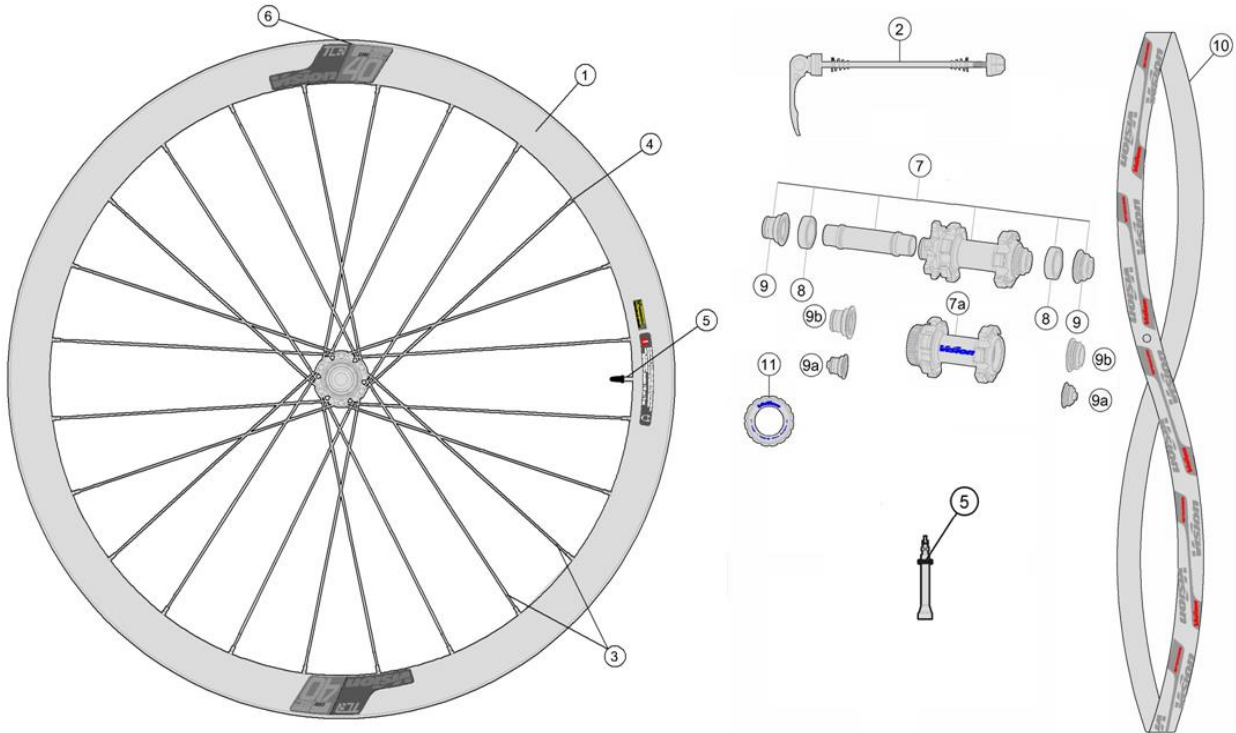

## Vision SC 40 Clincher TL Disc Brake WH-VT-641CHTL/DB

## Vision SC 40 Clincher TL Disc Brake Centerlock WH-VT-641CHTL/DB-CL

## Vision SC 55 Clincher TL Disc Brake Centerlock WH-VT-656CHTL/DB-CL

UD carbon clincher rim ; Non-P.R.A. hubs for Direct pull spokes

- 710-0105053030 WH134{WH-VT-641CHTL/DB/TA12/F} SC 40 Front Wheel Clincher (Tubeless) 6-Bolt Rotor Mount TA configuration
- 710-0092053030 WH673{WH-VT-641CHTL/DB-CL/TA12/F} SC 40 Front Wheel Clincher (Tubeless) Centerlock TA configuration
- 710-0108053030 WH135{WH-VT-656CHTL/DB/TA12/F} SC 55 Front Wheel Clincher (Tubeless) 6-Bolt Rotor Mount TA configuration
- 710-0091053030 WH675{WH-VT-656CHTL/DB-CL/TA12/F} SC 55 Front Wheel Clincher (Tubeless) Centerlock TA configuration

Item No.	FSA Code No.	Description	Notes
1	725-0098002030	RM140A Front Rim Clincher (Tubeless) - 24H x 55mm depth	Rim Sticker Kit not included ★
3 / 4	SPK-SC55DBA0	Spoke kit (Spokes+Nipples)	
6	75200629000000	ZJWH0657 Rim Sticker Kit Vision TLR 55 SC DB	Vision SC 55 DB Gray graphic (MY2019) ★
7	752-0351002011	U1096 Front Hub Assembly - TA12 Configuration	6-Bolt rotor mount ★
8	752-0323000001	MR018 Steel Bearings x2pcs	
9	752-0522000010	MW632 Front Hub End Caps - TA12 Configuration	6-bolt & Centerlock rotor mount ★
10	75200188000470	MS289 Vision Rim Tape for Clincher Rim	Vision Logo 700C 22mm