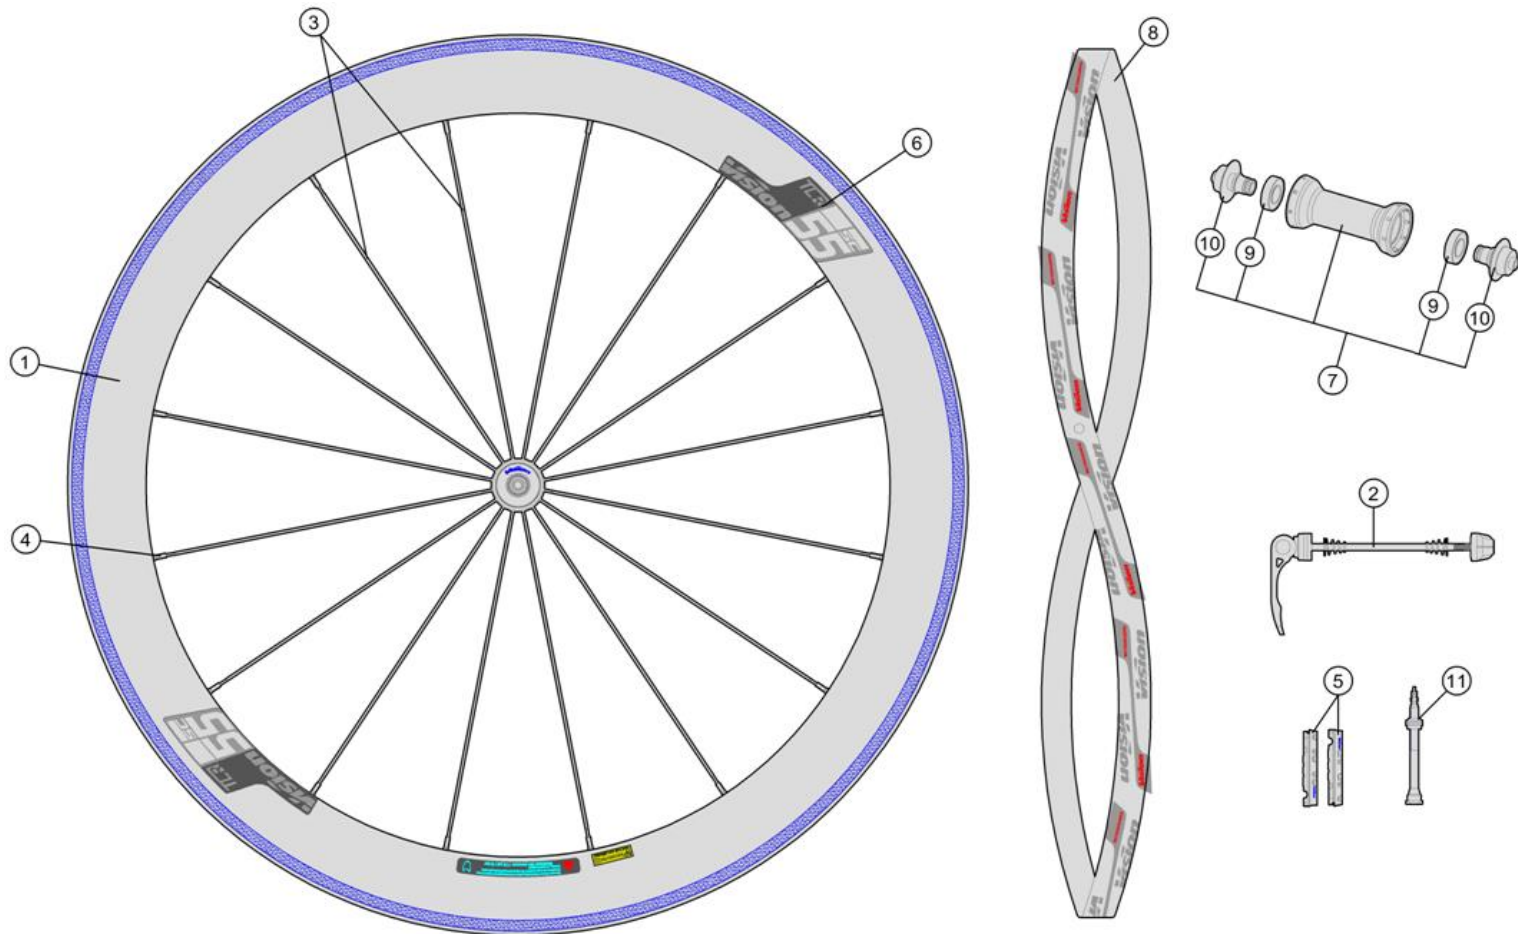

UD carbon clincher rim ; Non-P.R.A. hubs for Direct pull spokes

710-0089203031 WH674{WH-VT-641CHTL/RB/F} Vision SC 40 Front Wheel Clincher (Tubeless)

710-0090203033 WH676{WH-VT-656CHTL/RB/F} Vision SC 55 Front Wheel Clincher (Tubeless)

Item No.	FSA Code No.	Description	Notes
1	725-0096201030	RM139A Front Rim Clincher – 16H x 55 mm depth	★Rim Sticker Kit not included
2	750-0010107010	QR-25 Vision Quick Release - 112mm	
3 / 4	SPK-SC55RBA0	Spoke kit (Spokes+Nipples)	★For Vision SC 55
5	405-0016000170	E0065 Brake Pad Kit – For Carbon Rims	★Shimano/Sram brake block holders
6	75200750000000	ZJWH0658 Rim Sticker Kit Vision TL SC 55	★For Vision SC 55
7	752-0235007010	U1081 Front Hub Assembly	Vision Logo
8	752-1006	MS289 Vision Rim Tape for Clincher Rim	Vision Logo 700C W21 xT0.5mm
9	752-0307000000	MR021 Steel Bearings	
10	752-0373000190	MW575 Front Hub End Caps	Black with Vision logo

★Optional Parts

Item No.	FSA Code No.	Description	Notes
1	725-0095007030	RM135A Front Rim Clincher -16H x 40 mm depth	Rim Sticker Kit not included
3 / 4	SPK-SC40RBA0	Spoke kit (Spokes+Nipples)	For Vision SC 40
5	405-0020000170	E0716 Brake Pad Kit – For Carbon Rims	Campy brake block holders
6	75200749000000	ZJWH0656 Rim Sticker Kit Vision TL SC 40	For Vision SC 40
11	752-0670000002	E0706C Valve Extender – 70L	For Vision SC 55 Tubeless rim
	752-0670000001	E0706B Valve Extender – 60L	For Vision SC 40 Tubeless rim