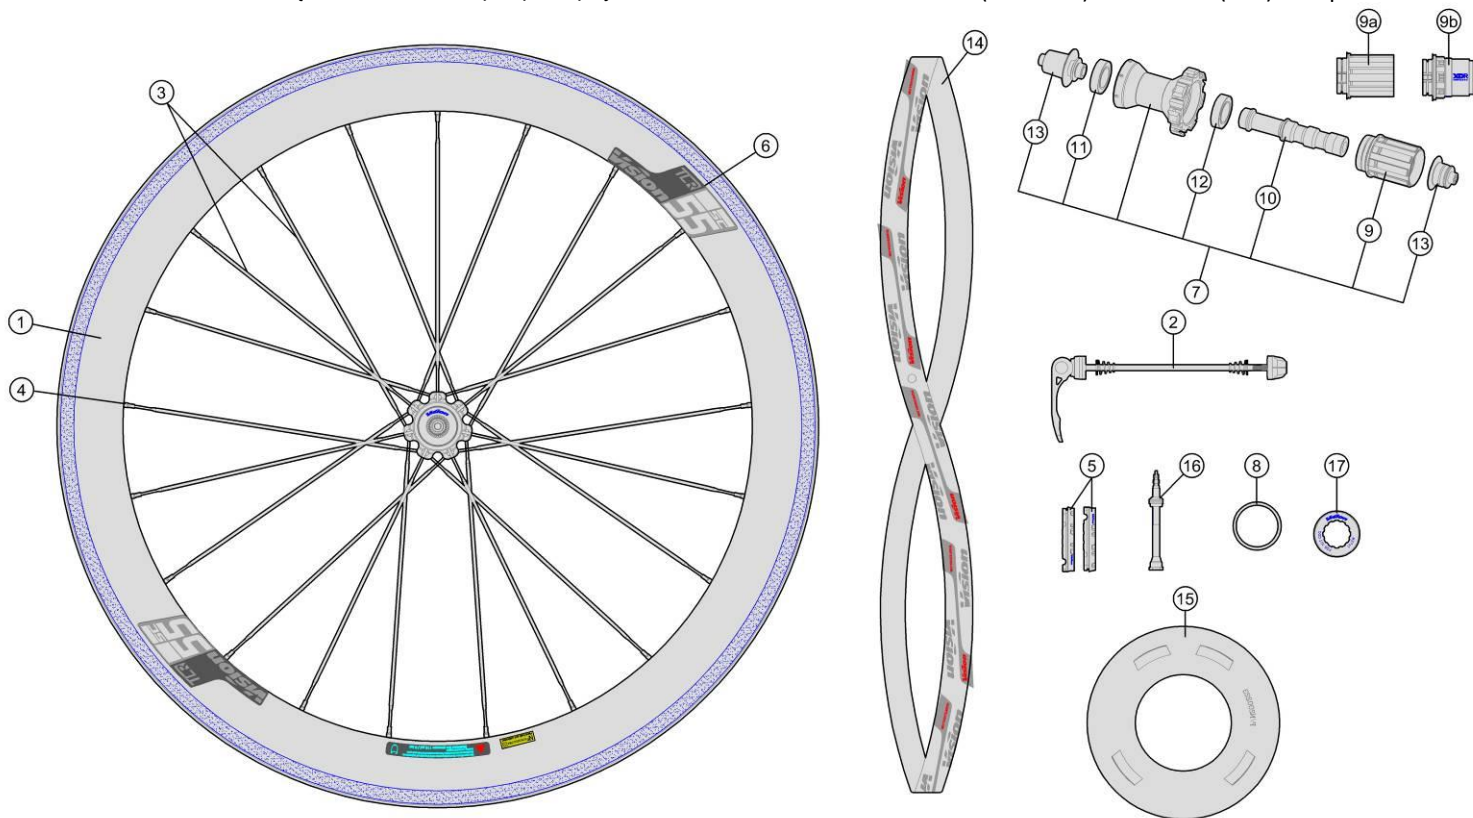

710-0089164031 WH774{WH-VT-641CHTL/RB/S/R} Vision SC 40 Rear wheel Clincher (Tubeless) Shimano Compatible
710-0089165030 WH874{WH-VT-641CHTL/RB/C/R} Vision SC 40 Rear wheel Clincher (Tubeless) Campagnolo Compatible
710-0089168031 WH974{WH-VT-641CHTL/RB/XDR/R} Vision SC 40 Rear wheel Clincher (Tubeless) SRAM XDR (12S) Compatible
710-0090164031 WH776{WH-VT-656CHTL/RB/S/R} Vision SC 55 Rear wheel Clincher (Tubeless) Shimano Compatible
710-0090165030 WH876{WH-VT-656CHTL/RB/C/R} Vision SC 55 Rear wheel Clincher (Tubeless) Campagnolo Compatible
710-0090168031 WH976{WH-VT-656CHTL/RB/XDR/R} Vision SC 55 Rear wheel Clincher (Tubeless) SRAM XDR (12S) Compatible

Item No.	FSA Code No.	Description	Notes
1	725-0096006030	RM139B Rear Rim Clincher - 21H x 55 mm depth	★Rim Sticker Kit not included
2	750-0010202010	QR-25 Vision Quick Release - 146mm	★
3 / 4	SPK-SC55RBA0	Spoke kit (Spokes+Nipples)	
5	405-0016000170	E0065 Brake Pad Kit – For Carbon Rims	Shimano/Sram brake block holders
6	75200750000000	ZJWH0658 Rim Sticker Kit Vision TL SC 55	★For Vision SC 55
7	752-0236006011	U2081 Rear Hub Assembly - Shimano Compatible	★Include Chromoly Steel Bearing
8	752-0072000010	MW322 11 Speed Cassette Spacer	Shimano N10/11
9	752-0304000061	EL272 Freehub Assembly - Shimano Compatible	★Include Chromoly Steel Bearings
10	752-0719000010	ME357 Axle for Rear hub U2081	
11	752-0495000001	MR200 Steel Bearings - Non-Drive Side	
12	752-6514	MR028 Steel Bearings - Drive Side	
13	752-0678000010	MW008 End cap Kit - Shimano Compatible	★
14	752-1006	MS289 Vision Rim Tape for Clincher Rim	Vision Logo 700C W21 xT0.5mm
15	752-0073000000	W1089 Vision Wheelset Spoke Protector	

★Optional Parts

Item No.	FSA Code No.	Description	Notes
1	725-0095006030	RM135B Rear Rim Clincher - 21H x 40 mm depth	Rim Sticker Kit not included
3 / 4	SPK-SC40RBA0	Spoke kit (Spokes+Nipples)	For Vision SC 40 Non-drive side
5	405-0020000170	E0716 Brake Pad Kit – For Carbon Rims	Campy brake block holders
6	75200749000000	ZJWH0656 Rim Sticker Kit Vision TL SC 40	For Vision SC 40
7	752-0316006010	U3082 Rear Hub Assembly - Campagnolo Compatible	Include Chromoly Steel Bearing
	752-0724006010	U5081 Rear Hub Assembly - SRAM XDR Compatible	Include Chromoly Steel Bearing
9a	752-0317000063	EL276 Freehub Assembly - Campagnolo Compatible	Include Chromoly Steel Bearings
9b	752-0722000020	EL347 Freehub Assembly - SRAM XDR Compatible	Include Chromoly Steel Bearing
13	752-0745000010	MW605 End cap for Drive side	Campagnolo compatible
16	752-0670000002	E0706C Valve Extender – 70L	For Vision SC 55 Tubeless rim
	752-0670000001	E0706B Valve Extender – 60L	For Vision SC 40 Tubeless rim
17	752-0075000010	ML125 Vision Lockring 12T - For Campagnolo Cassette