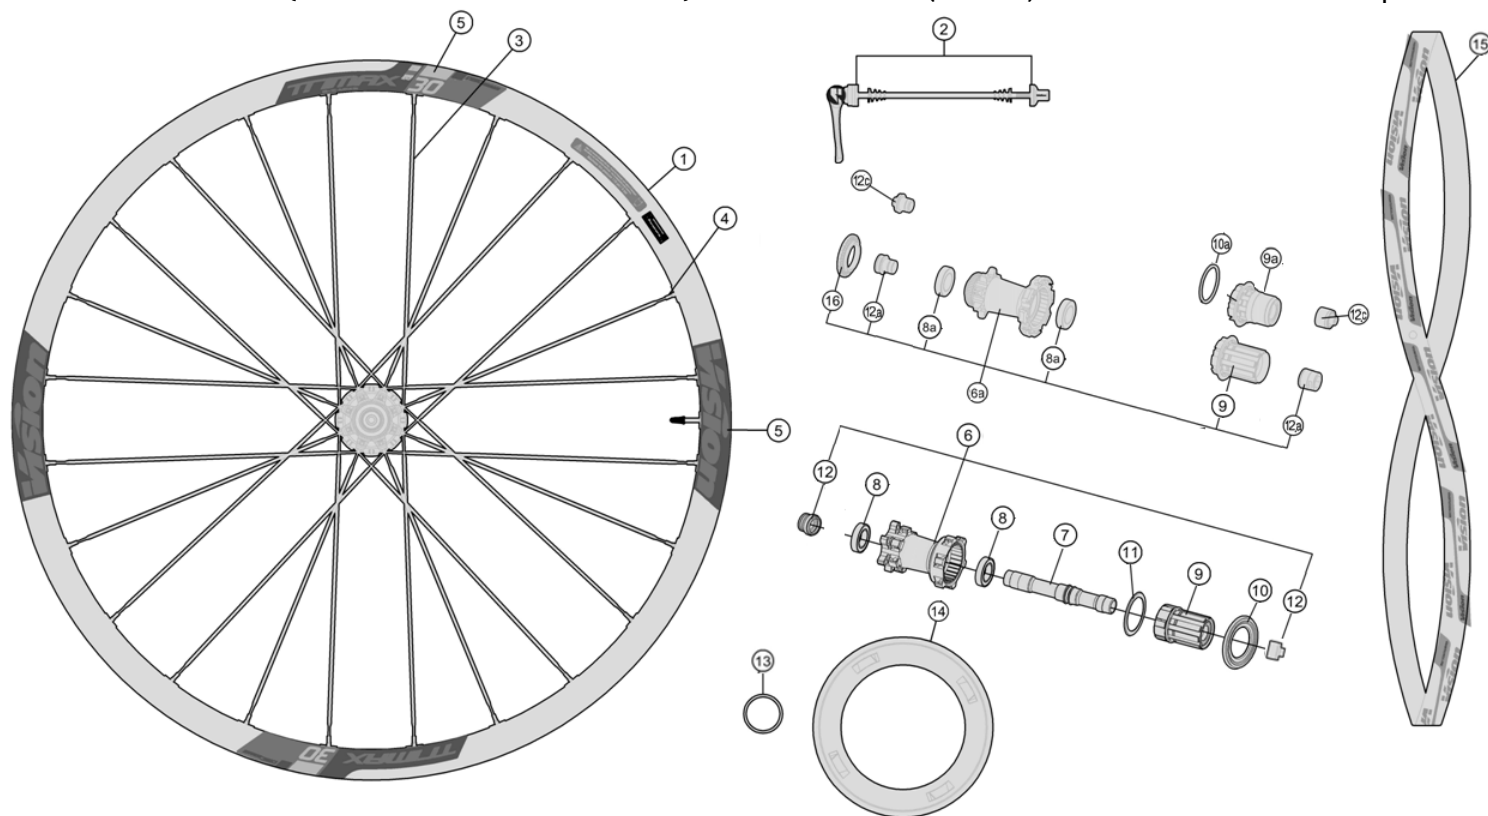

Alloy 30mm section clincher rim, Interspoke milling R06 system;

710-0055163050 WH692{WH-VT-606CHTL/DB/TA12/F} Front Wheel Clincher (Tubeless) 6-Bolt Rotor Mount TA configuration

710-0056163050 WH693{WH-VT-606CHTL/DB-CL/TA12/F} Front Wheel Clincher (Tubeless) Centerlock TA configuration

| Item No. | FSA Code No. | Description | Notes |
|----------|----------------|--|--|
| 1 | 725-0091006050 | RM156A Front Rim Clincher (Tubeless) - 21H | Rim Sticker Kit not included |
| 3 | 748-0027008520 | SK056S Spoke Kit 278mm x5 pcs | Direct pull Aero Bladed, Drive side |
| | 748-0027018520 | SK056Y Spoke Kit 294mm x5 pcs | Direct pull Aero Bladed, Non-drive side |
| 4 | 752-A6052 | ML240 15mm Hexa Brass Black Nipple Kit x5 pcs | |
| 5 | 752-0685000001 | ZJWH0622 Rim Sticker Kit Vision TriMax 30 TLR Disc | Clincher (Tubeless) Vision Gray graphic (MY2019) |
| 6 | 752-0469006011 | U1113 Front Hub Assembly - TA12 configuration | 6-bolt rotor mount |
| 7 | 752-0495000001 | MR017 Steel Bearings x2pcs | 6-bolt & Centerlock rotor mount |
| 8 | 752-0509000010 | EL309 Front Hub End Caps - TA12 Configuration | 6-bolt & Centerlock rotor mount |
| 9 | 752-1006 | MS289 Vision Rim Tape for Clincher Rim- Red | Vision Logo 700C W21 xT0.5mm |

Rear Wheel Clincher (Tubeless) 6-Bolt Rotor Mount TA configuration
 Rear Wheel Clincher (Tubeless) Centerlock Rotor Mount TA configuration
 Rear Wheel Clincher (Tubeless) 6-Bolt SRAM XDR 12S Compatible
 Rear Wheel Clincher (Tubeless) Centerlock SRAM XDR 12S Compatible