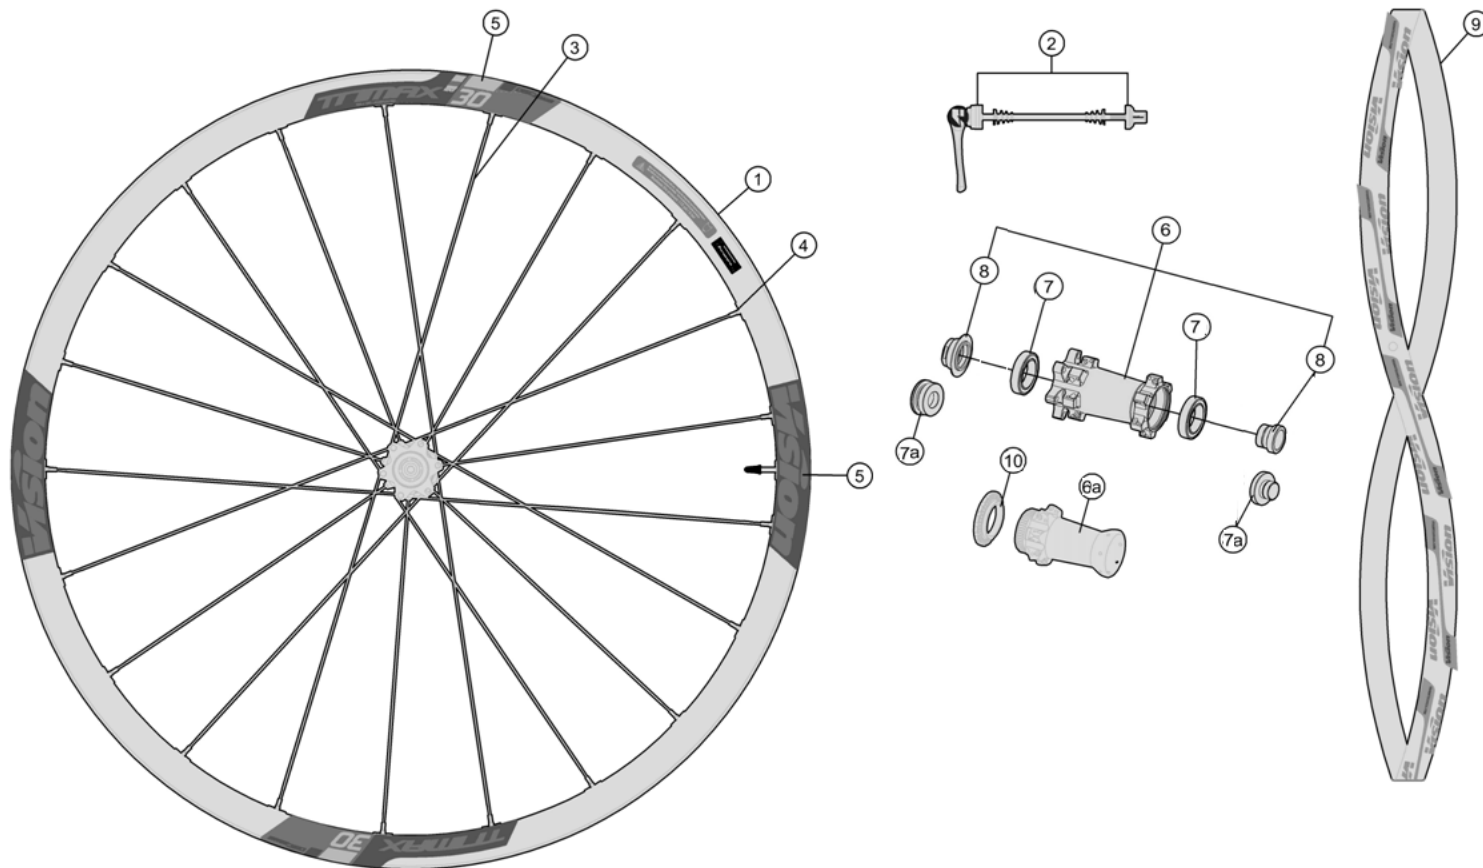

Alloy 30mm section clincher rim, Interspoke milling R06 system;

710-0055163050 WH692{WH-VT-606CHTL/DB/TA12/F} Front Wheel Clincher (Tubeless) 6-Bolt Rotor Mount TA configuration

710-0056163050 WH693{WH-VT-606CHTL/DB-CL/TA12/F} Front Wheel Clincher (Tubeless) Centerlock TA configuration

| Item No. | FSA Code No. | Description | Notes |
|----------|----------------|--|--|
| 1 | 725-0091006050 | RM156A Front Rim Clincher (Tubeless) - 21H | Rim Sticker Kit not included |
| 3 | 748-0027008520 | SK056S Spoke Kit 278mm x5 pcs | Direct pull Aero Bladed, Drive side |
| | 748-0027018520 | SK056Y Spoke Kit 294mm x5 pcs | Direct pull Aero Bladed, Non-drive side |
| 4 | 752-A6052 | ML240 15mm Hexa Brass Black Nipple Kit x5 pcs | |
| 5 | 752-0685000001 | ZJWH0622 Rim Sticker Kit Vision TriMax 30 TLR Disc | Clincher (Tubeless) Vision Gray graphic (MY2019) |
| 6 | 752-0469006011 | U1113 Front Hub Assembly - TA12 configuration | 6-bolt rotor mount |
| 7 | 752-0495000001 | MR017 Steel Bearings x2pcs | 6-bolt & Centerlock rotor mount |
| 8 | 752-0509000010 | EL309 Front Hub End Caps - TA12 Configuration | 6-bolt & Centerlock rotor mount |
| 9 | 752-1006 | MS289 Vision Rim Tape for Clincher Rim- Red | Vision Logo 700C W21 xT0.5mm |