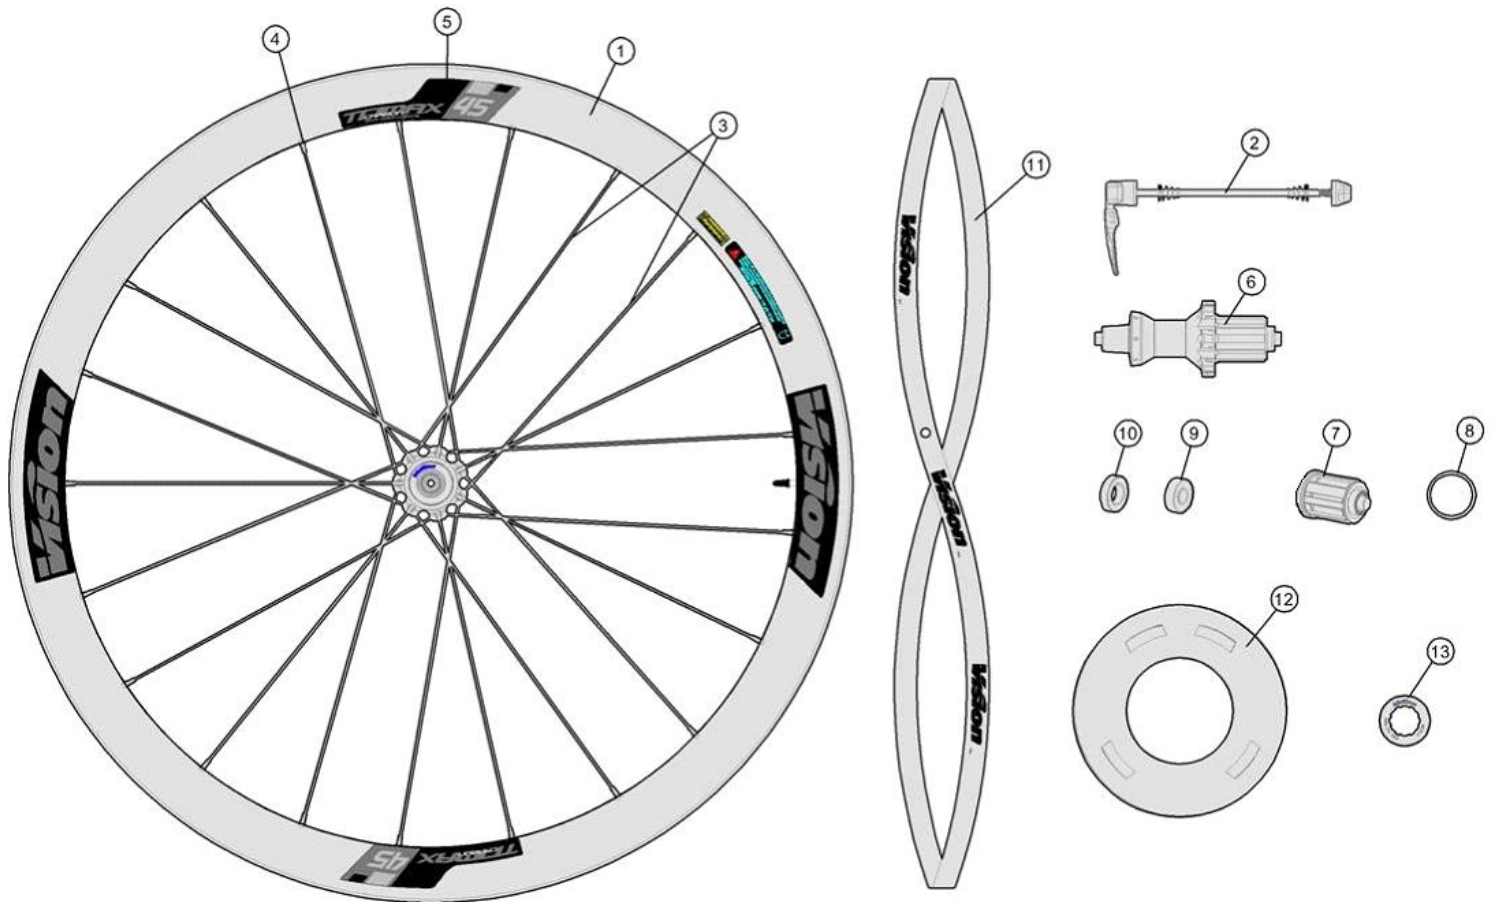

Vision wheelset

TriMax carbon 45 CSI WH-VT-745CH

Carbon structural integration 45mm section rim

710-0068203030 WH634{WH-VT-745/CH} Front Wheel

Item No.	FSA Code No.	Description	Notes
1	72500051007030	RM080A Front Rim Clincher - 16H	Rim Sticker Kit not included
2	750Z0012101010	Vision QR-93 Front WH 114 mm Black w/Logo	Vision Logo
3	SPK-TC45	TriMax Carbon 45 clincher spokes kit w/nipples	Kit for 1 wheelset (F+R)
4	752-6104A	Nipples ALPINA ABS Brass Black Hexa 15mm	
5	752Z0468000000	ZJWH0452 Rim Sticker Kit - Vision+TriMax Carbon 45	
6	752Z0235007010	U1081 Front Hub Assembly	Vision Logo
7	752-0180000470	Rim Tape VISION Red V18 MS327 18mm	Vision Logo 700C W18 xT0.5mm
8	752-0307000000	MR021 Steel Bearings	
9	752-0373000190	Front Hub End Cap Black Team35Comp U1081 MW575	Black

Item No.	FSA Code No.	Description	Notes
1	72500051006030	RM080B Rear Rim Clincher - 21H	Rim Sticker Kit not included
2	75000012202010	Vision QR-93 Rear WH 146 mm Black w/Logo	Vision Logo
3	SPK-TC45	TriMax Carbon 45 clincher spokes kit w/nipples	Kit for 1 wheelset (F+R)
	SPK-TC45	TriMax Carbon 45 clincher spokes kit w/nipples	Kit for 1 wheelset (F+R)
4	752-6104A	Nipples ALPINA ABS Brass Black Hexa 15mm	
5	75200468000000	ZJWH0452 Rim Sticker Kit - Vision+TriMax Carbon 45	
6	75200236006010	U2081 Rear Hub Assembly - Shimano Compatible	
7	752-0304000061	Freehub Kit Hub U2081 SH11s w/MW604 EL272	Shimano Compatible
8	752-0072000010	MW322 11 Speed Cassette Spacer	
9	752-6514	Rear (DS) Hub BEARING 6903-30x17x7 MR028	
10	752-0495000001	Rear (NDS) Hub BEARING 17287 28X17x7 MR017	
11	752-0180000470	Rim Tape VISION Red V18 MS327 18mm	Vision Logo 700C W18 xT0.5mm
12	752-6201	WH Spoke Protector W1089x21 FH64 (890/880/867/620)	Vision logo