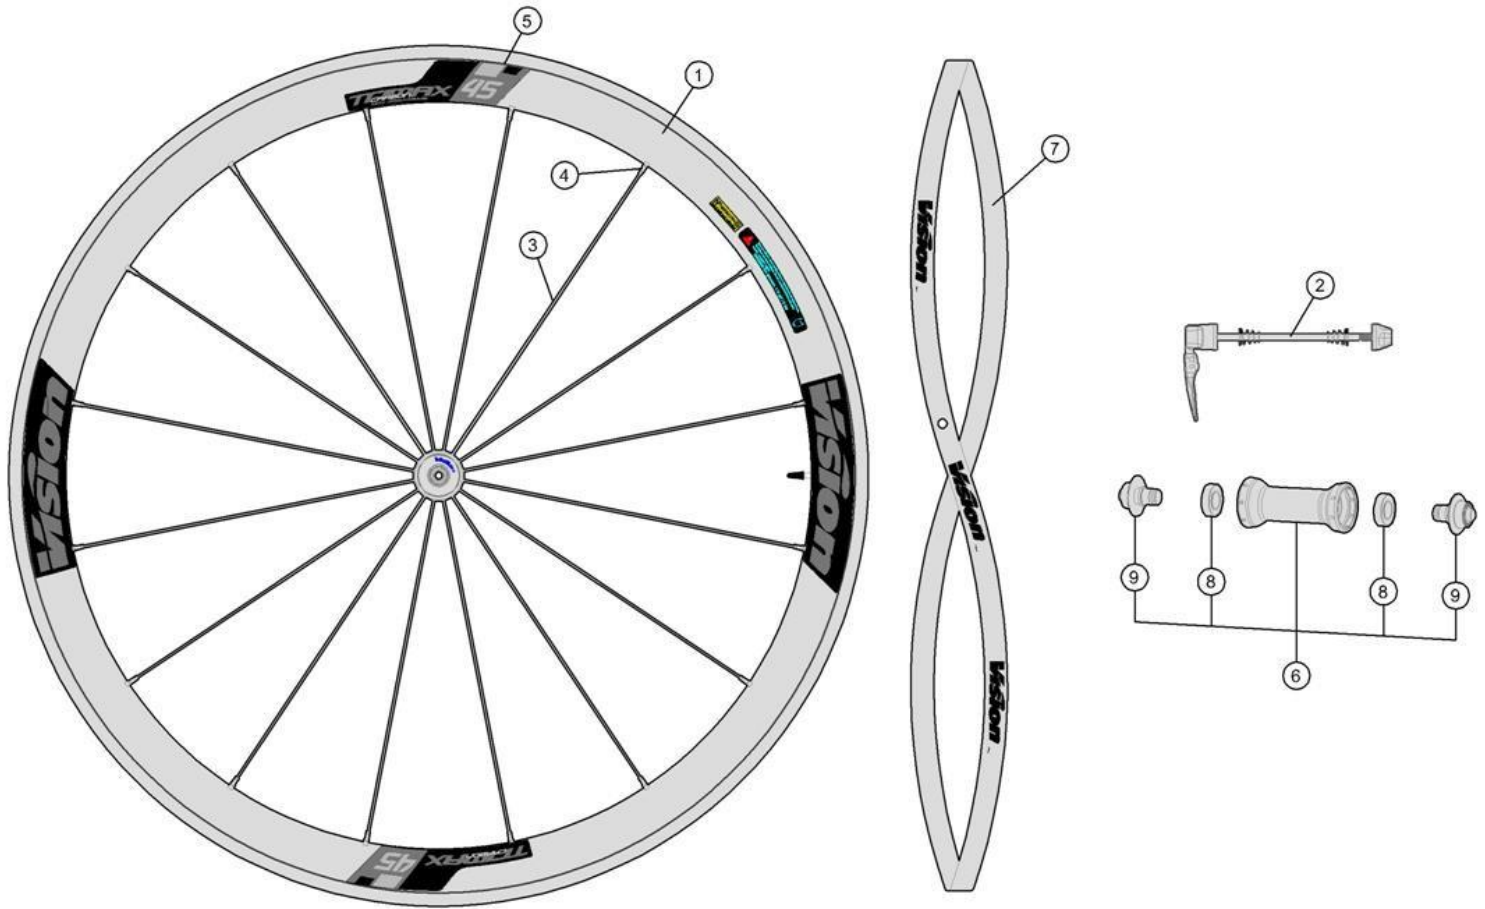

Vision wheelset

TriMax carbon 45 CSI WH-VT-745CH

Carbon structural integration 45mm section rim

710-0068203030 WH634{WH-VT-745/CH} Front Wheel

Item No.	FSA Code No.	Description	Notes
1	72500051007030	RM080A Front Rim Clincher - 16H	Rim Sticker Kit not included
2	750Z0012101010	Vision QR-93 Front WH 114 mm Black w/Logo	Vision Logo
3	SPK-TC45	TriMax Carbon 45 clincher spokes kit w/nipples	Kit for 1 wheelset (F+R)
4	752-6104A	Nipples ALPINA ABS Brass Black Hexa 15mm	
5	752Z0468000000	ZJWH0452 Rim Sticker Kit - Vision+TriMax Carbon 45	
6	752Z0235007010	U1081 Front Hub Assembly	Vision Logo
7	752-0180000470	Rim Tape VISION Red V18 MS327 18mm	Vision Logo 700C W18 xT0.5mm
8	752-0307000000	MR021 Steel Bearings	
9	752-0373000190	Front Hub End Cap Black Team35Comp U1081 MW575	Black

Item No.	FSA Code No.	Description	Notes
1	72500051006030	RM080B Rear Rim Clincher - 21H	Rim Sticker Kit not included
2	75000012202010	Vision QR-93 Rear WH 146 mm Black w/Logo	Vision Logo
3	SPK-TC45	TriMax Carbon 45 clincher spokes kit w/nipples	Kit for 1 wheelset (F+R)
	SPK-TC45	TriMax Carbon 45 clincher spokes kit w/nipples	Kit for 1 wheelset (F+R)
4	752-6104A	Nipples ALPINA ABS Brass Black Hexa 15mm	
5	75200468000000	ZJWH0452 Rim Sticker Kit - Vision+TriMax Carbon 45	
6	75200236006010	U2081 Rear Hub Assembly - Shimano Compatible	
7	752-0304000061	Freehub Kit Hub U2081 SH11s w/MW604 EL272	Shimano Compatible
8	752-0072000010	MW322 11 Speed Cassette Spacer	
9	752-6514	Rear (DS) Hub BEARING 6903-30x17x7 MR028	
10	752-0495000001	Rear (NDS) Hub BEARING 17287 28X17x7 MR017	
11	752-0180000470	Rim Tape VISION Red V18 MS327 18mm	Vision Logo 700C W18 xT0.5mm
12	752-6201	WH Spoke Protector W1089x21 FH64 (890/880/867/620)	Vision logo